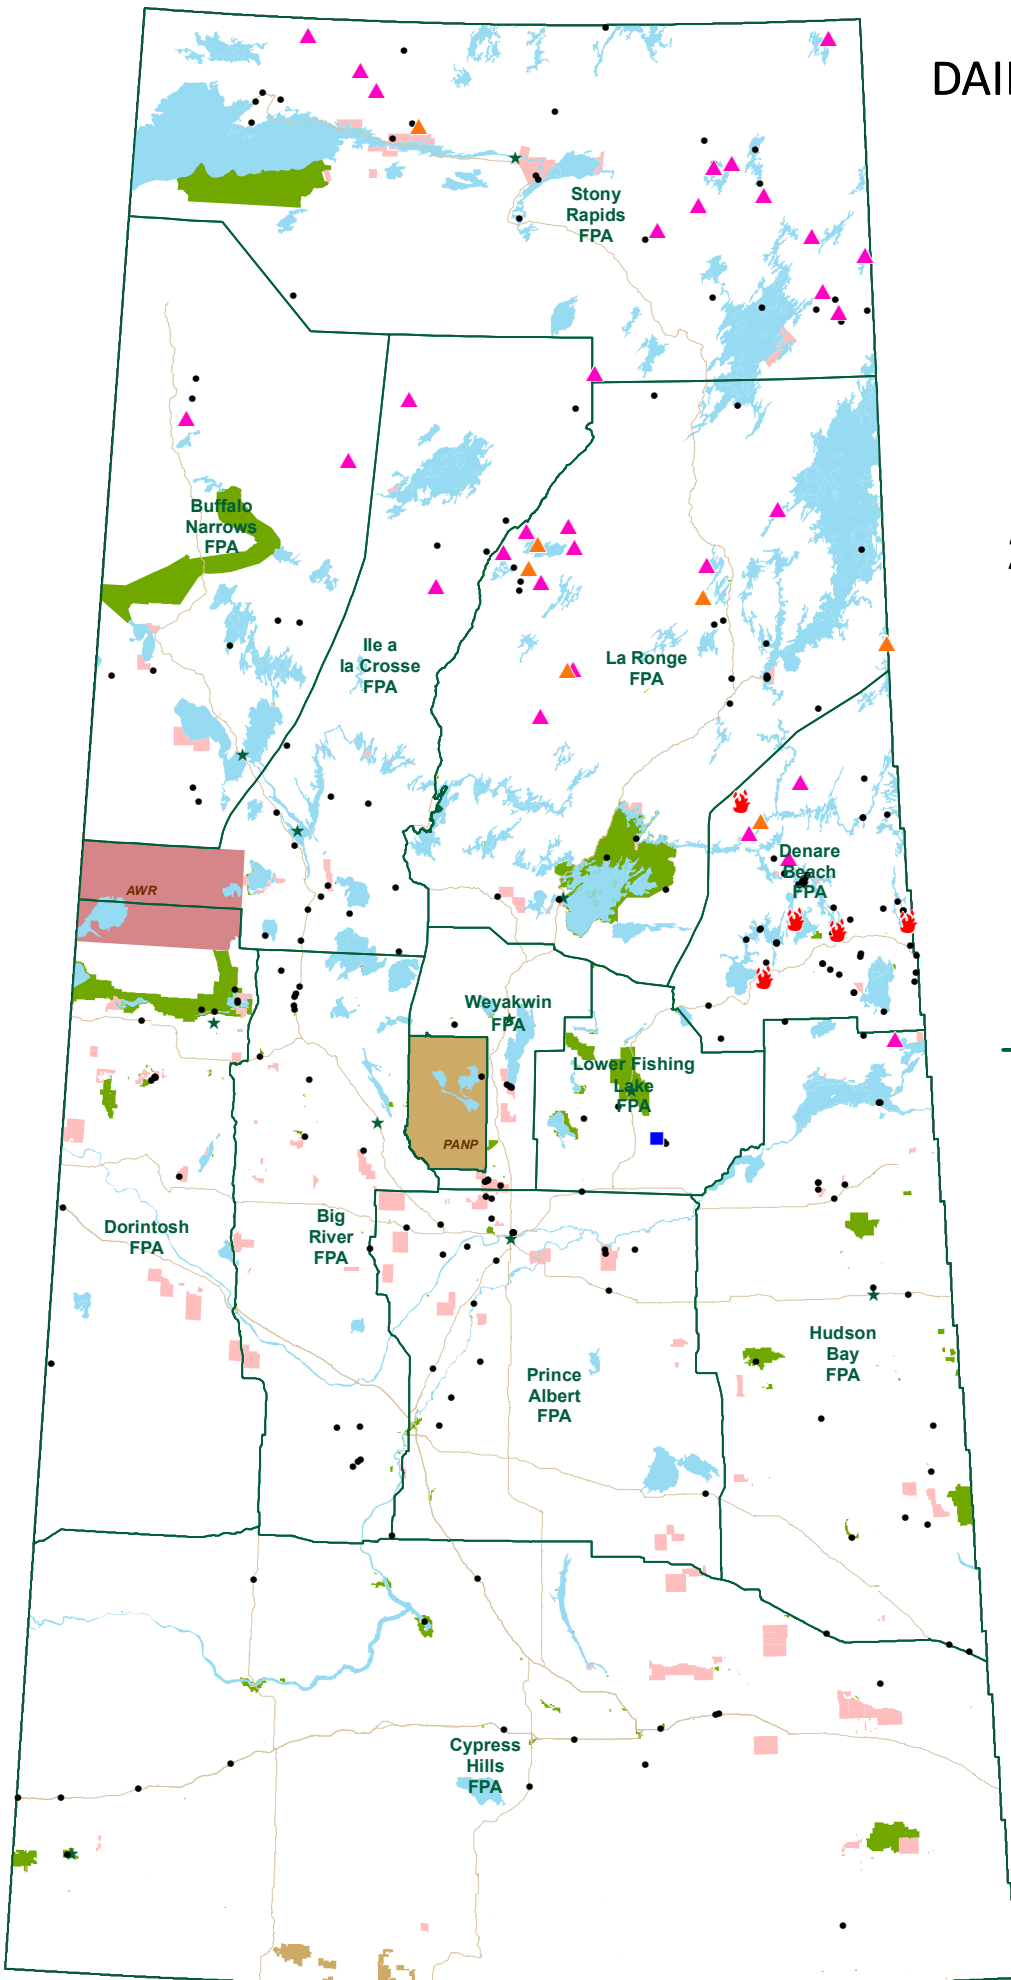

DAILY WILDFIRE SITUATION MAP

22 Aug 2017

44 active wildfires
275 wildfires to date

Legend

-  Not Contained
-  Ongoing Assessment
-  Protecting Values
-  Contained
-  Out

-  Communities
-  Highways
-  Waterbodies
-  First Nation Reserves
-  Provincial Park
-  National Park
-  Air Weapons Range
-  Forest Protection Areas

Wildfire Management Branch
GIS Services

Information as depicted is subject to change,
therefore the Government of Saskatchewan assumes
no responsibility for discrepancies at time of use.