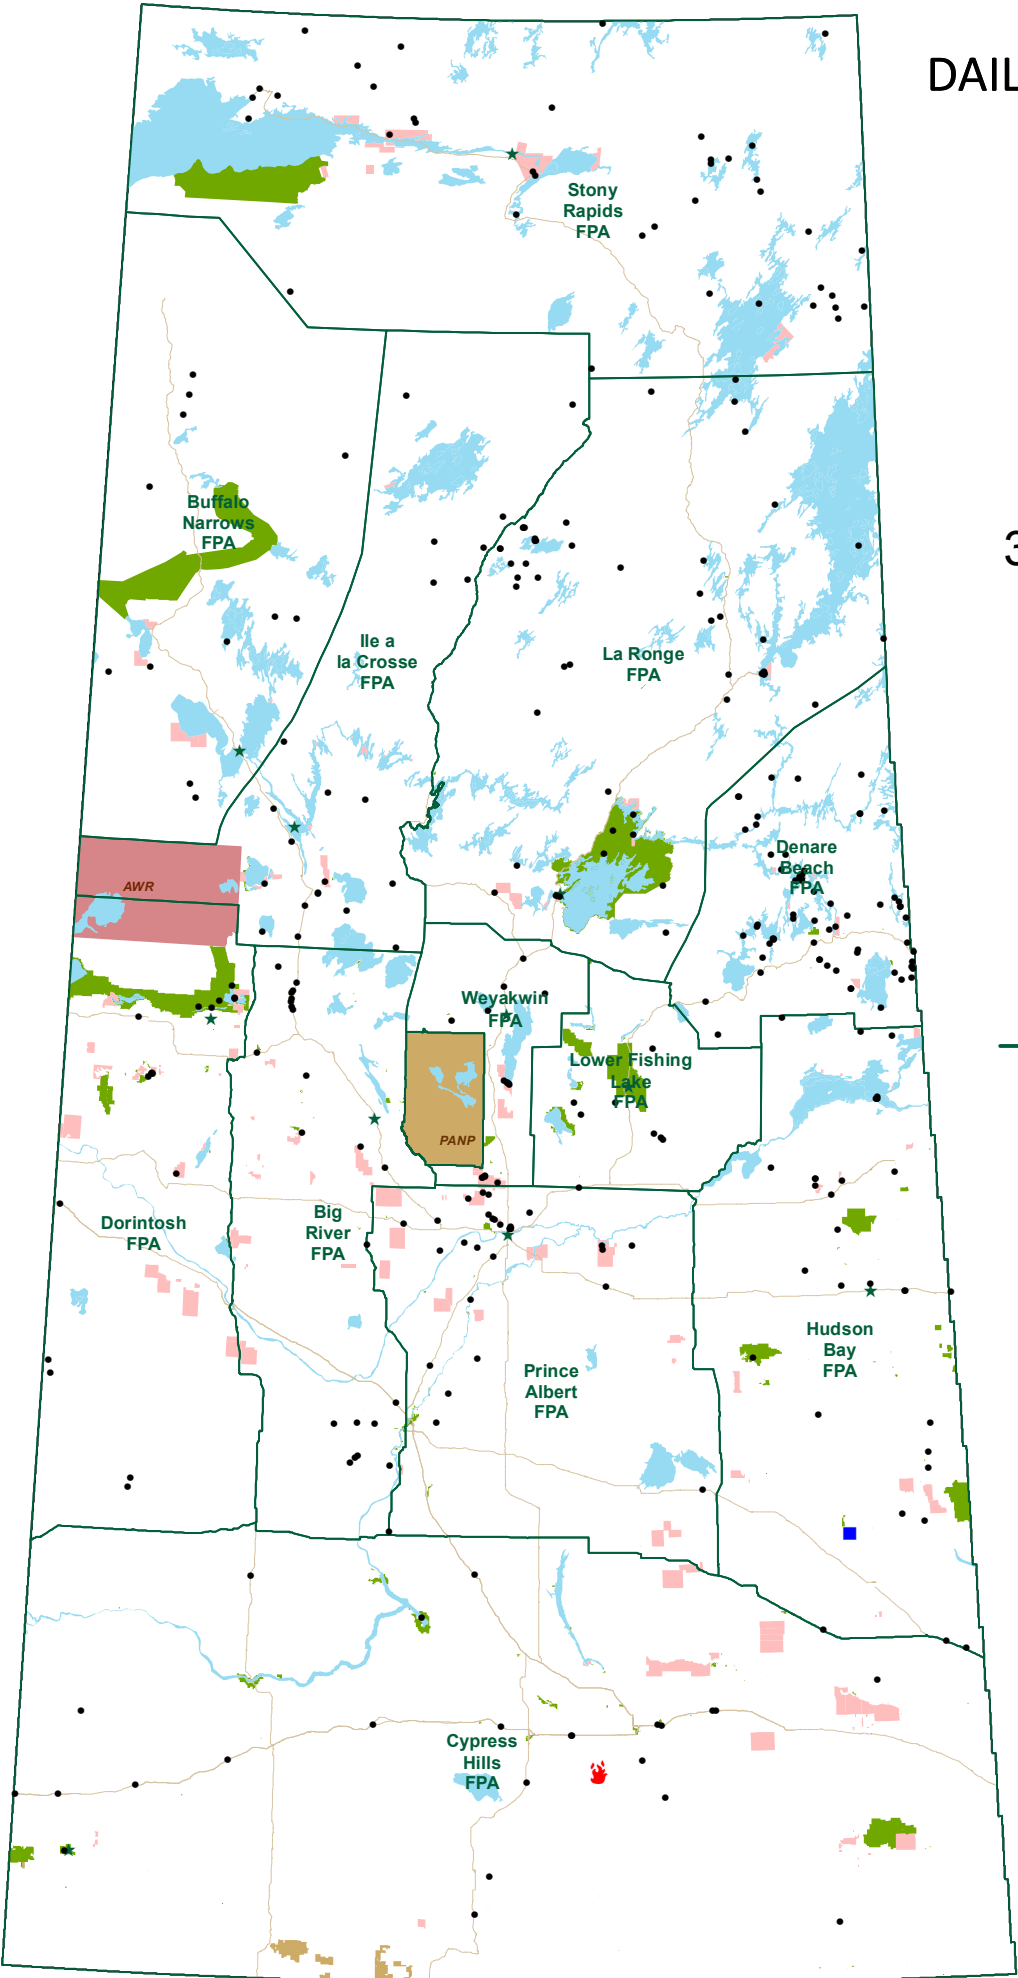

DAILY WILDFIRE SITUATION MAP

22 Oct 2017

2 active wildfires
350 wildfires to date

Legend

-  Not Contained
-  Ongoing Assessment
-  Protecting Values
-  Contained
-  Out

-  Communities
-  Highways
-  Waterbodies
-  First Nation Reserves
-  Provincial Park
-  National Park
-  Air Weapons Range
-  Forest Protection Areas

Wildfire Management Branch
GIS Services

Information as depicted is subject to change, therefore the Government of Saskatchewan assumes no responsibility for discrepancies at time of use.