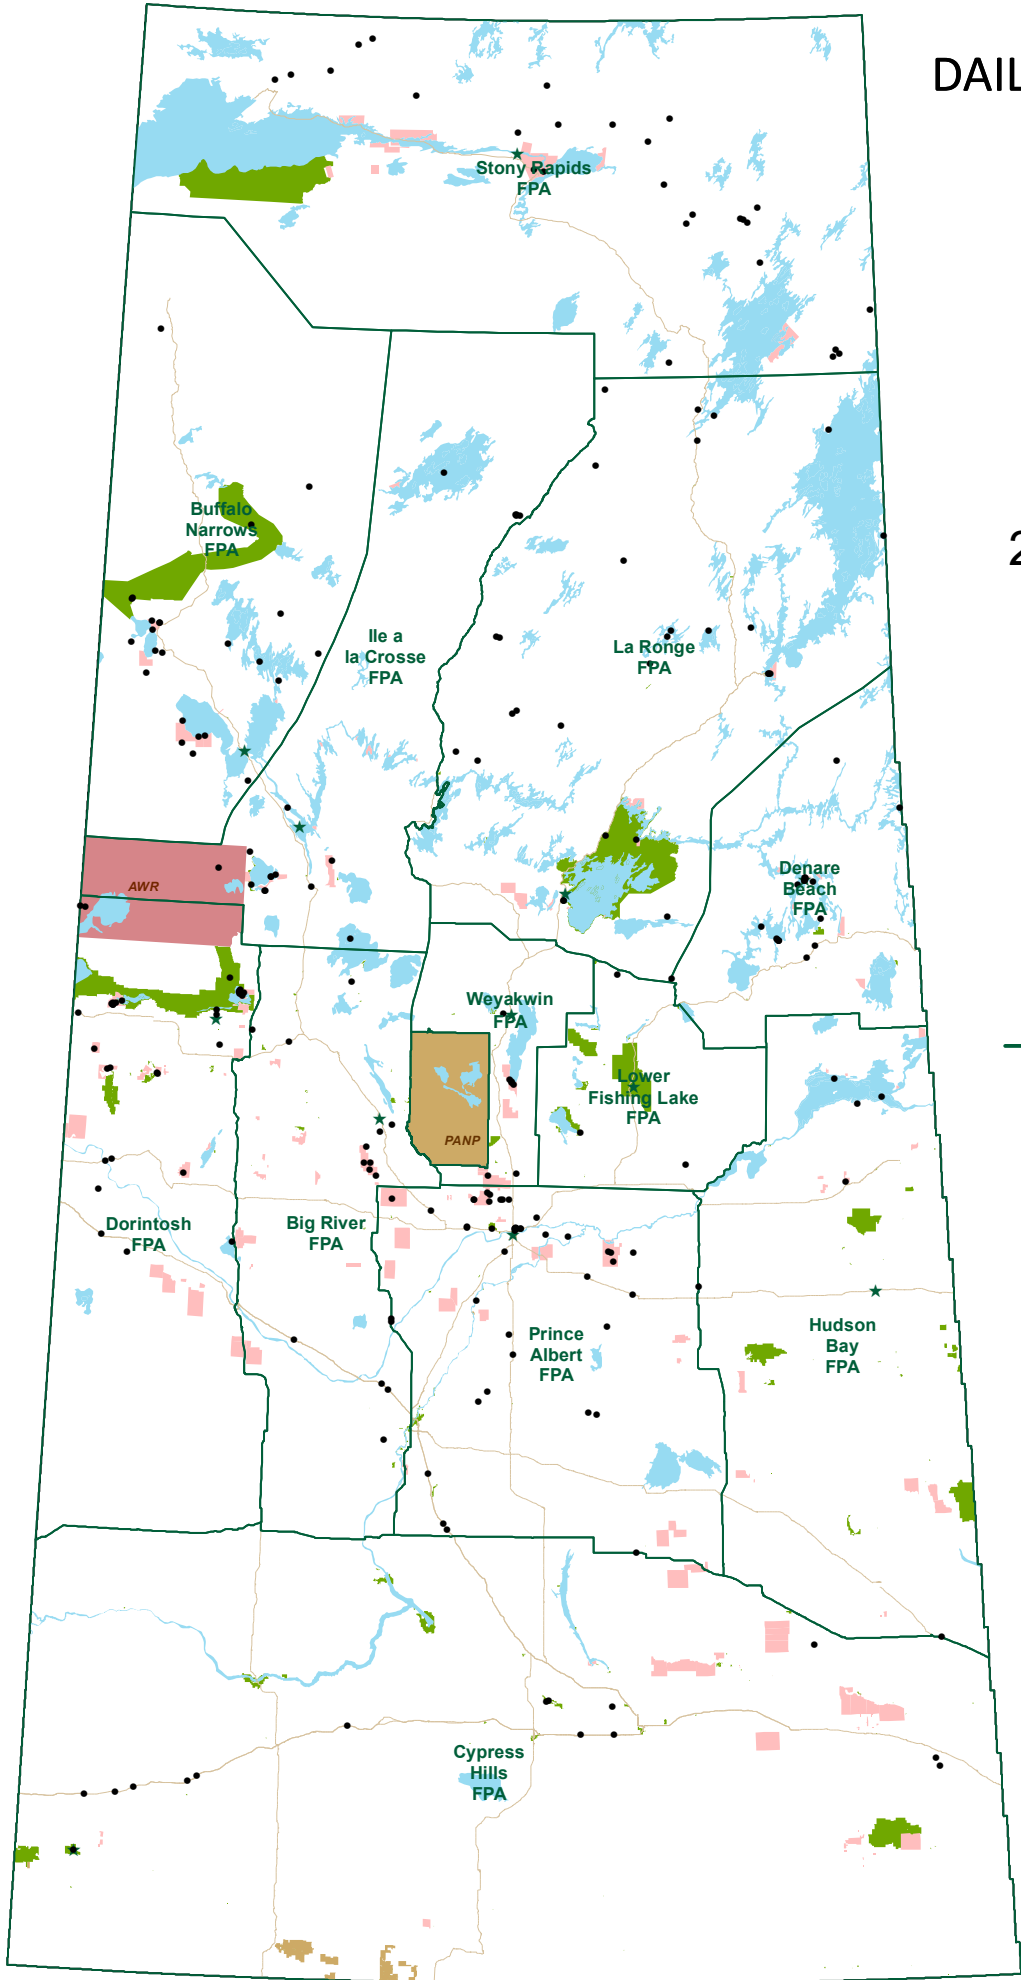

# DAILY WILDFIRE SITUATION MAP

20 Nov 2019

0 active wildfires  
242 wildfires to date

## Legend

-  Not Contained
-  Ongoing Assessment
-  Protecting Values
-  Contained
-  Out

-  Communities
-  Highways
-  Waterbodies
-  First Nation Reserves
-  Provincial Park
-  National Park
-  Air Weapons Range
-  Forest Protection Areas