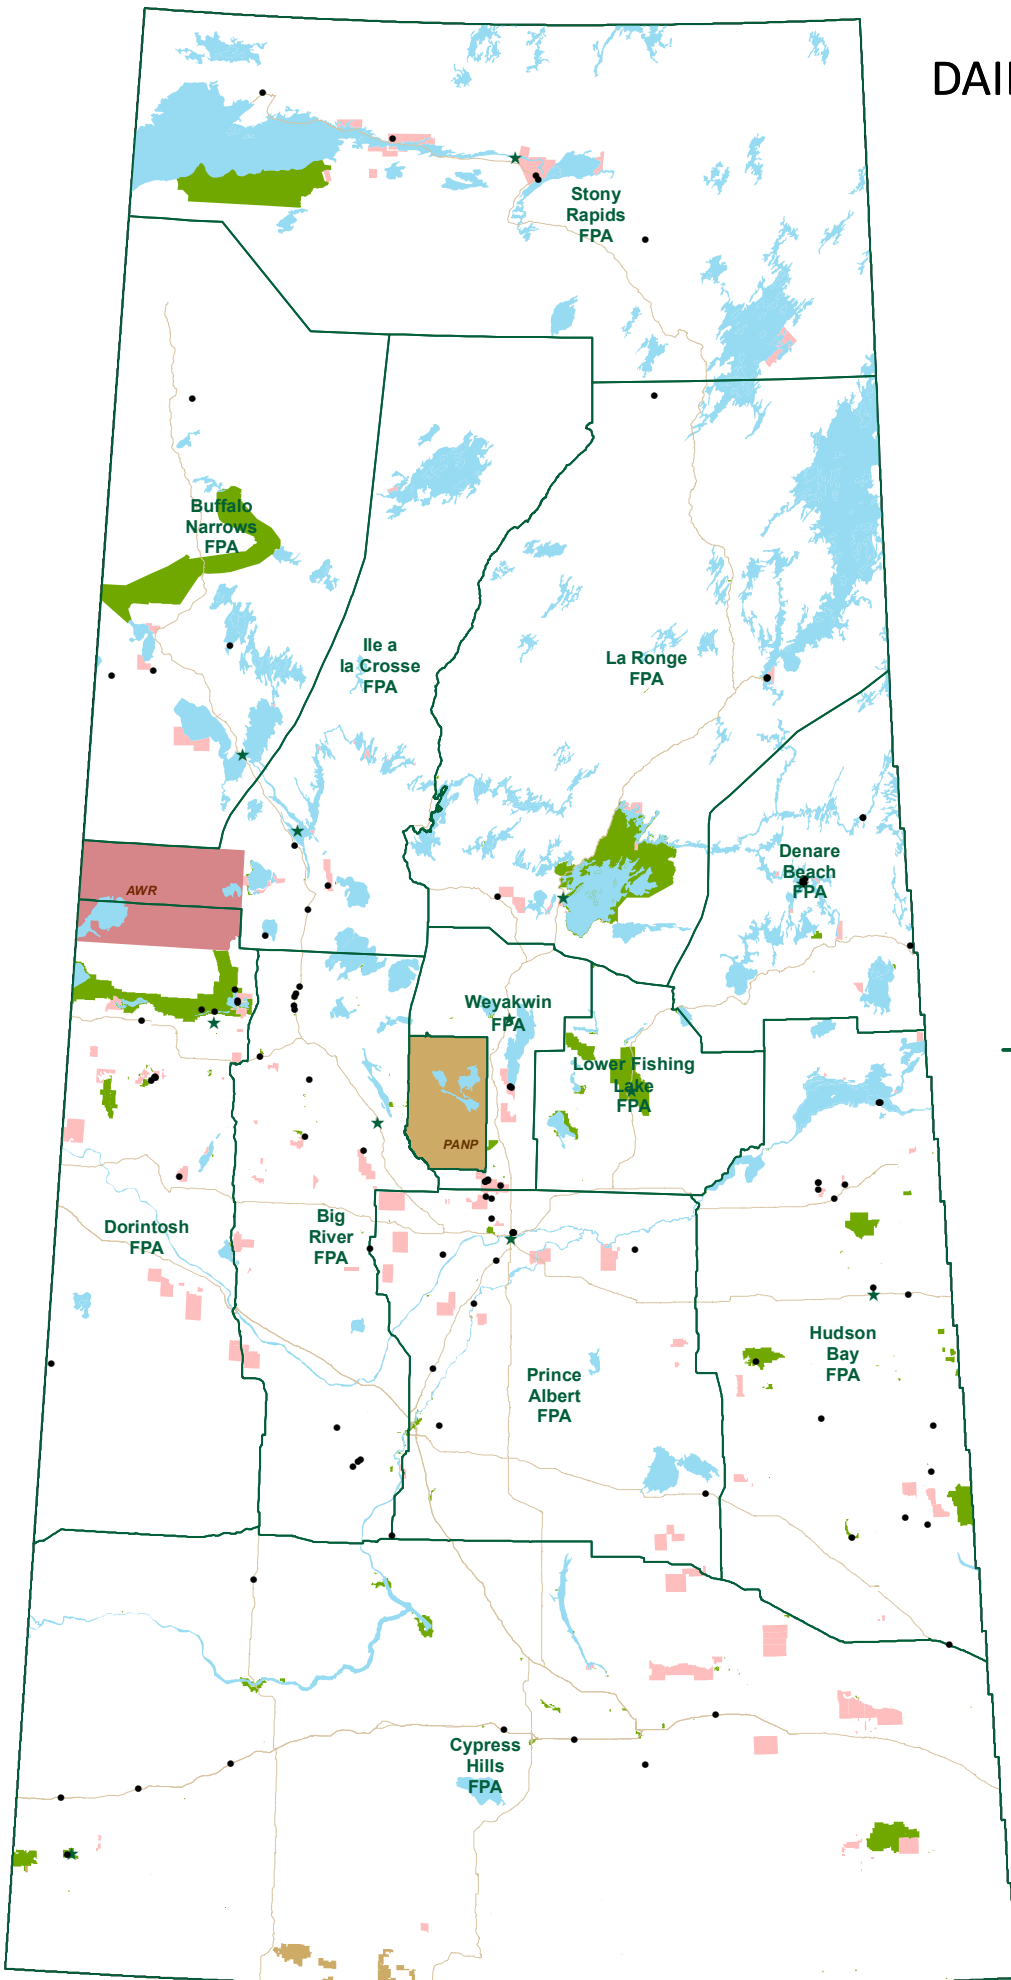

DAILY WILDFIRE SITUATION MAP

28 Jun 2017

0 active wildfires
103 wildfires to date

Legend

-  Not Contained
-  Ongoing Assessment
-  Protecting Values
-  Contained
-  Out

-  Communities
-  Highways
-  Waterbodies
-  First Nation Reserves
-  Provincial Park
-  National Park
-  Air Weapons Range
-  Forest Protection Areas

Wildfire Management Branch
GIS Services

Information as depicted is subject to change,
therefore the Government of Saskatchewan assumes
no responsibility for discrepancies at time of use.