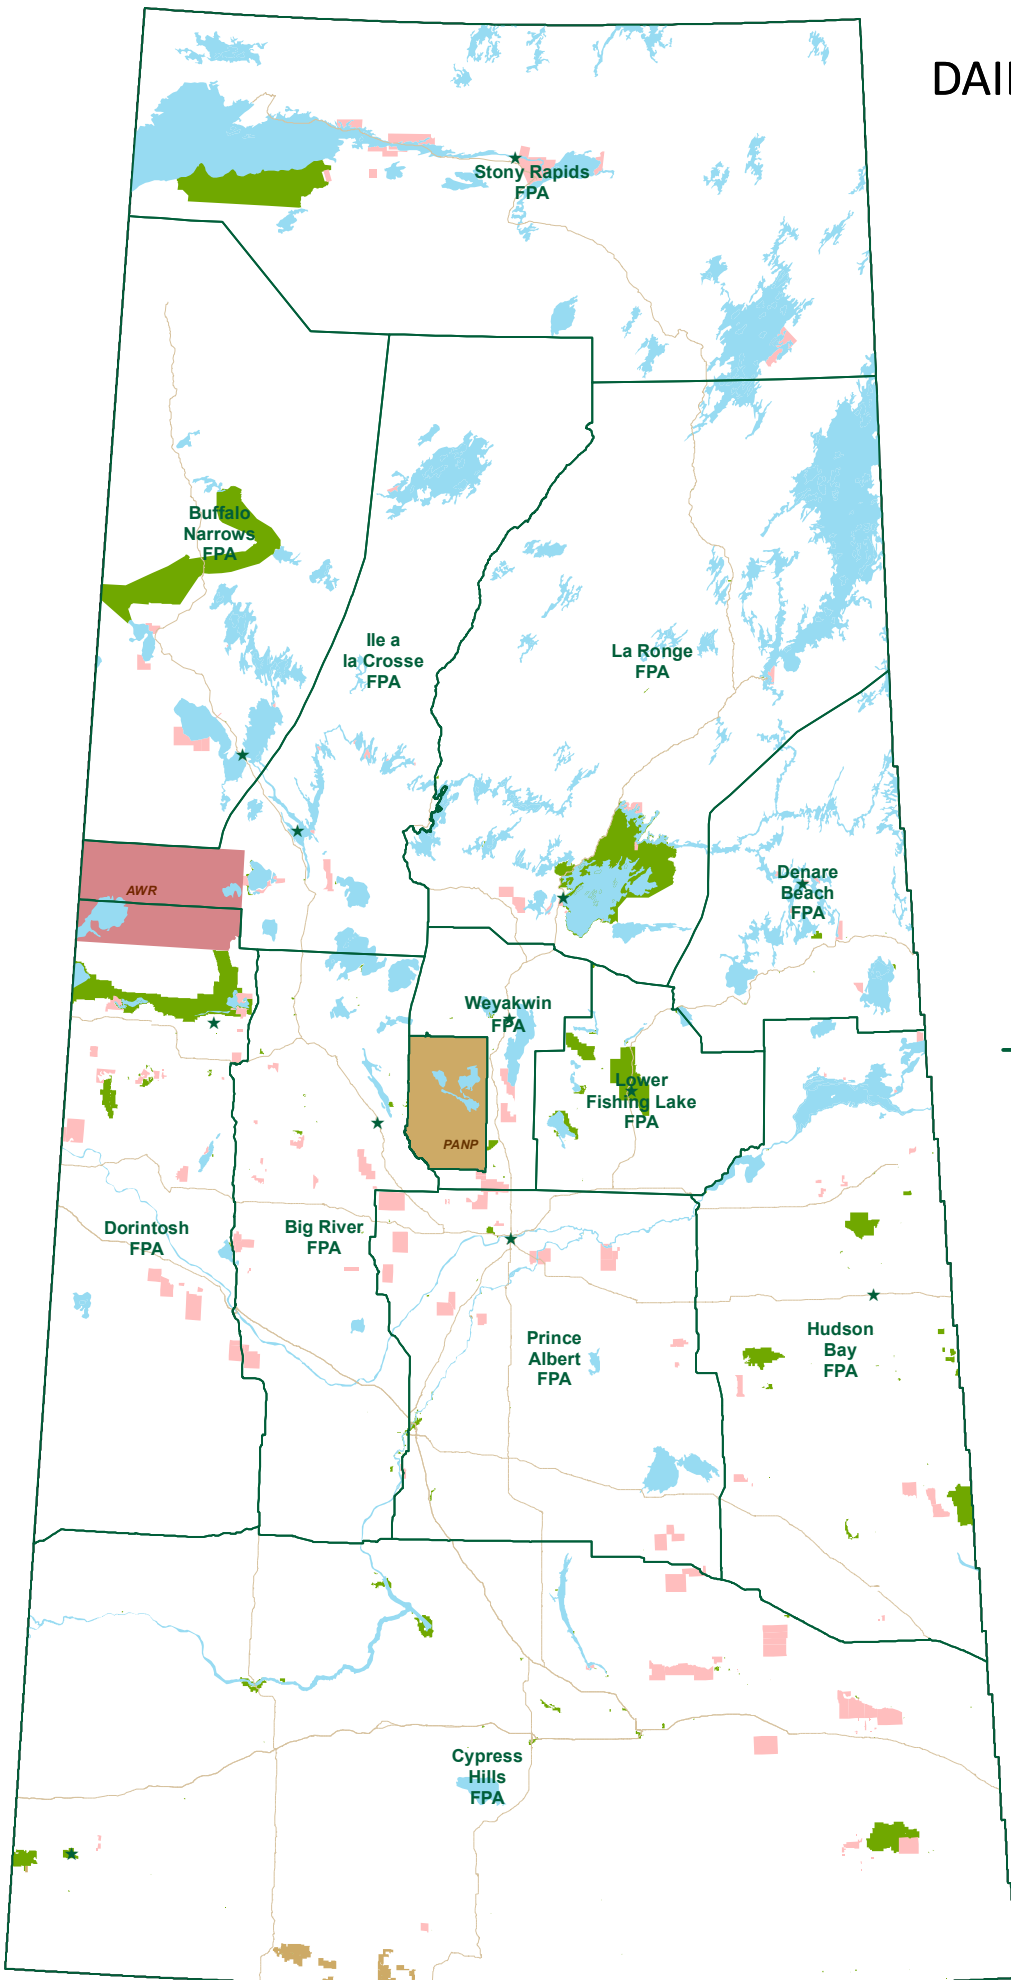

DAILY WILDFIRE SITUATION MAP

08 Mar 2021

0 active wildfires
0 wildfires to date

Legend

-  Not Contained
-  Ongoing Assessment
-  Protecting Values
-  Contained
-  Out

-  Communities
-  Highways
-  Waterbodies
-  First Nation Reserves
-  Provincial Park
-  National Park
-  Air Weapons Range
-  Forest Protection Areas

Saskatchewan Public Safety Agency
GIS Services

Information as depicted is subject to change,
therefore the Government of Saskatchewan assumes
no responsibility for discrepancies at time of use.