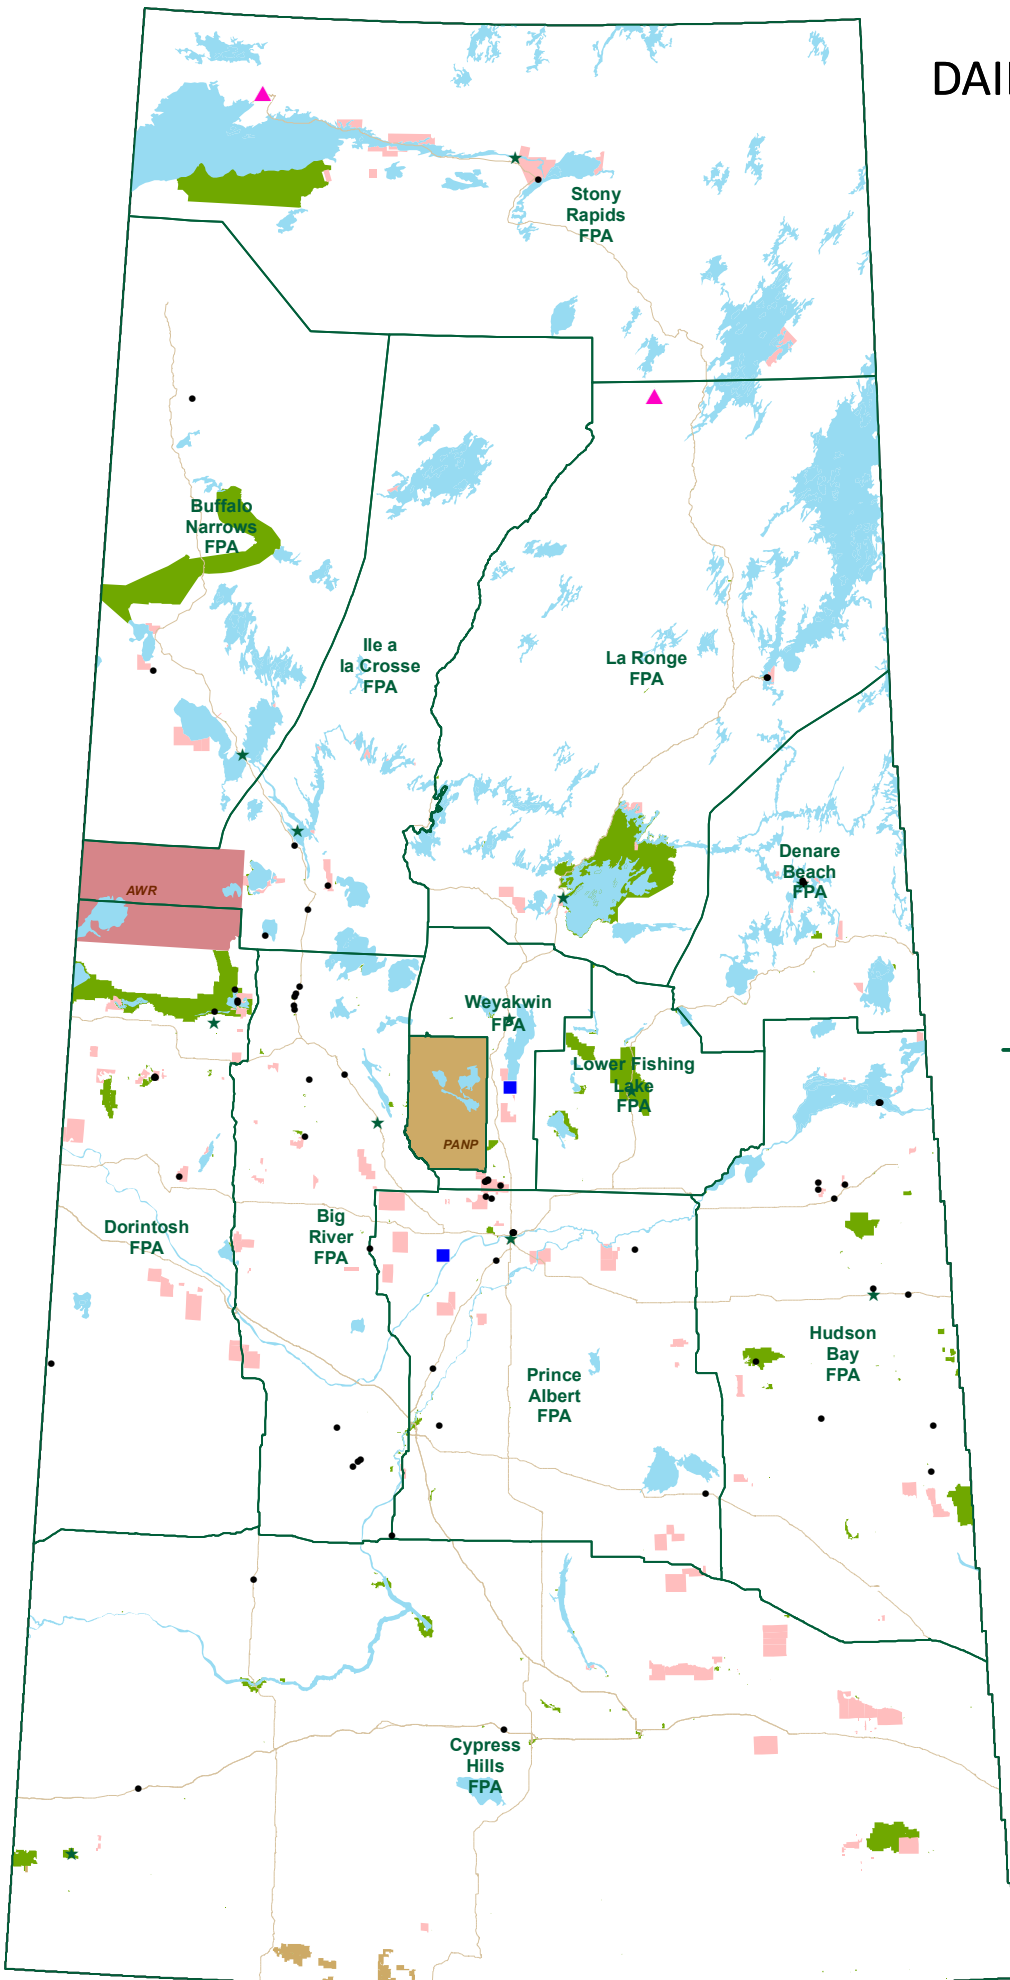

# DAILY WILDFIRE SITUATION MAP

23 May 2017

4 active wildfires  
74 wildfires to date

## Legend

-  Not Contained
-  Ongoing Assessment
-  Protecting Values
-  Contained
-  Out

-  Communities
-  Highways
-  Waterbodies
-  First Nation Reserves
-  Provincial Park
-  National Park
-  Air Weapons Range
-  Forest Protection Areas