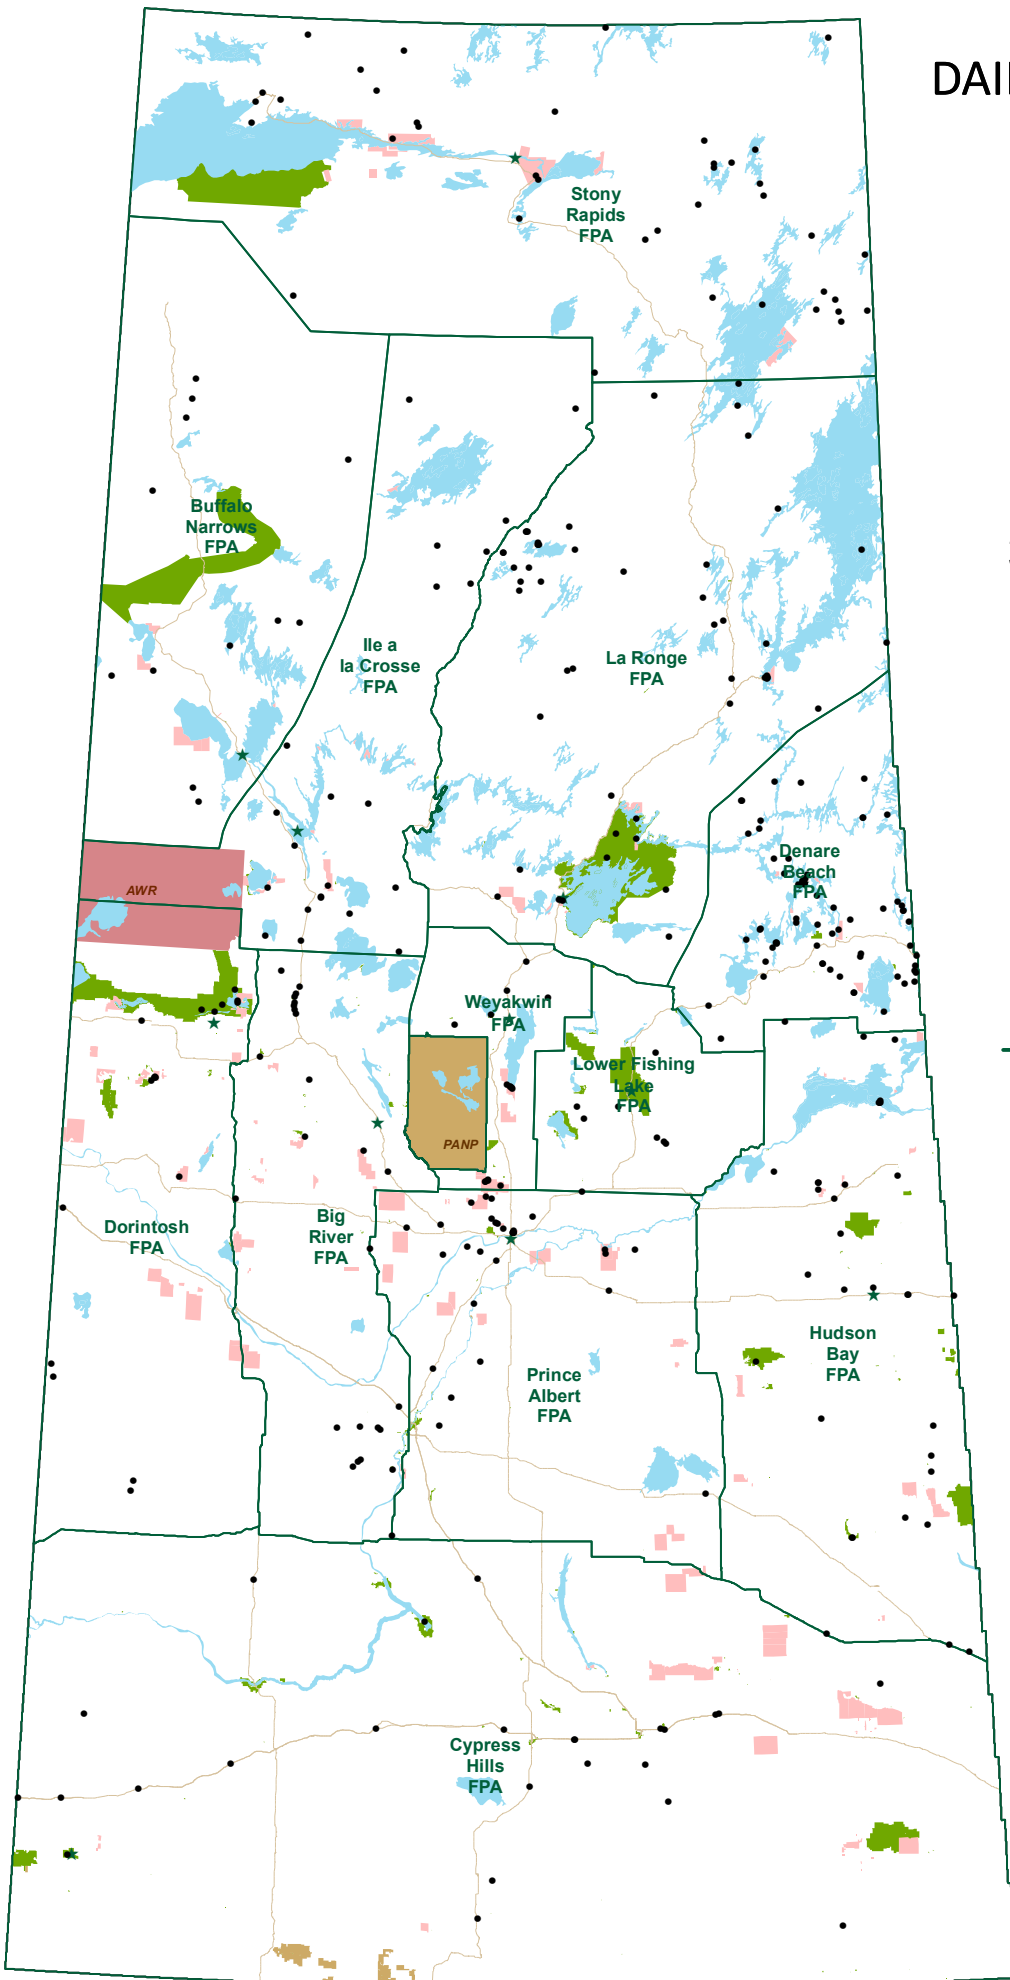

DAILY WILDFIRE SITUATION MAP

27 Nov 2017

0 active wildfires
352 wildfires to date

Legend

-  Not Contained
-  Ongoing Assessment
-  Protecting Values
-  Contained
-  Out

-  Communities
-  Highways
-  Waterbodies
-  First Nation Reserves
-  Provincial Park
-  National Park
-  Air Weapons Range
-  Forest Protection Areas

Wildfire Management Branch
GIS Services

Information as depicted is subject to change,
therefore the Government of Saskatchewan assumes
no responsibility for discrepancies at time of use.