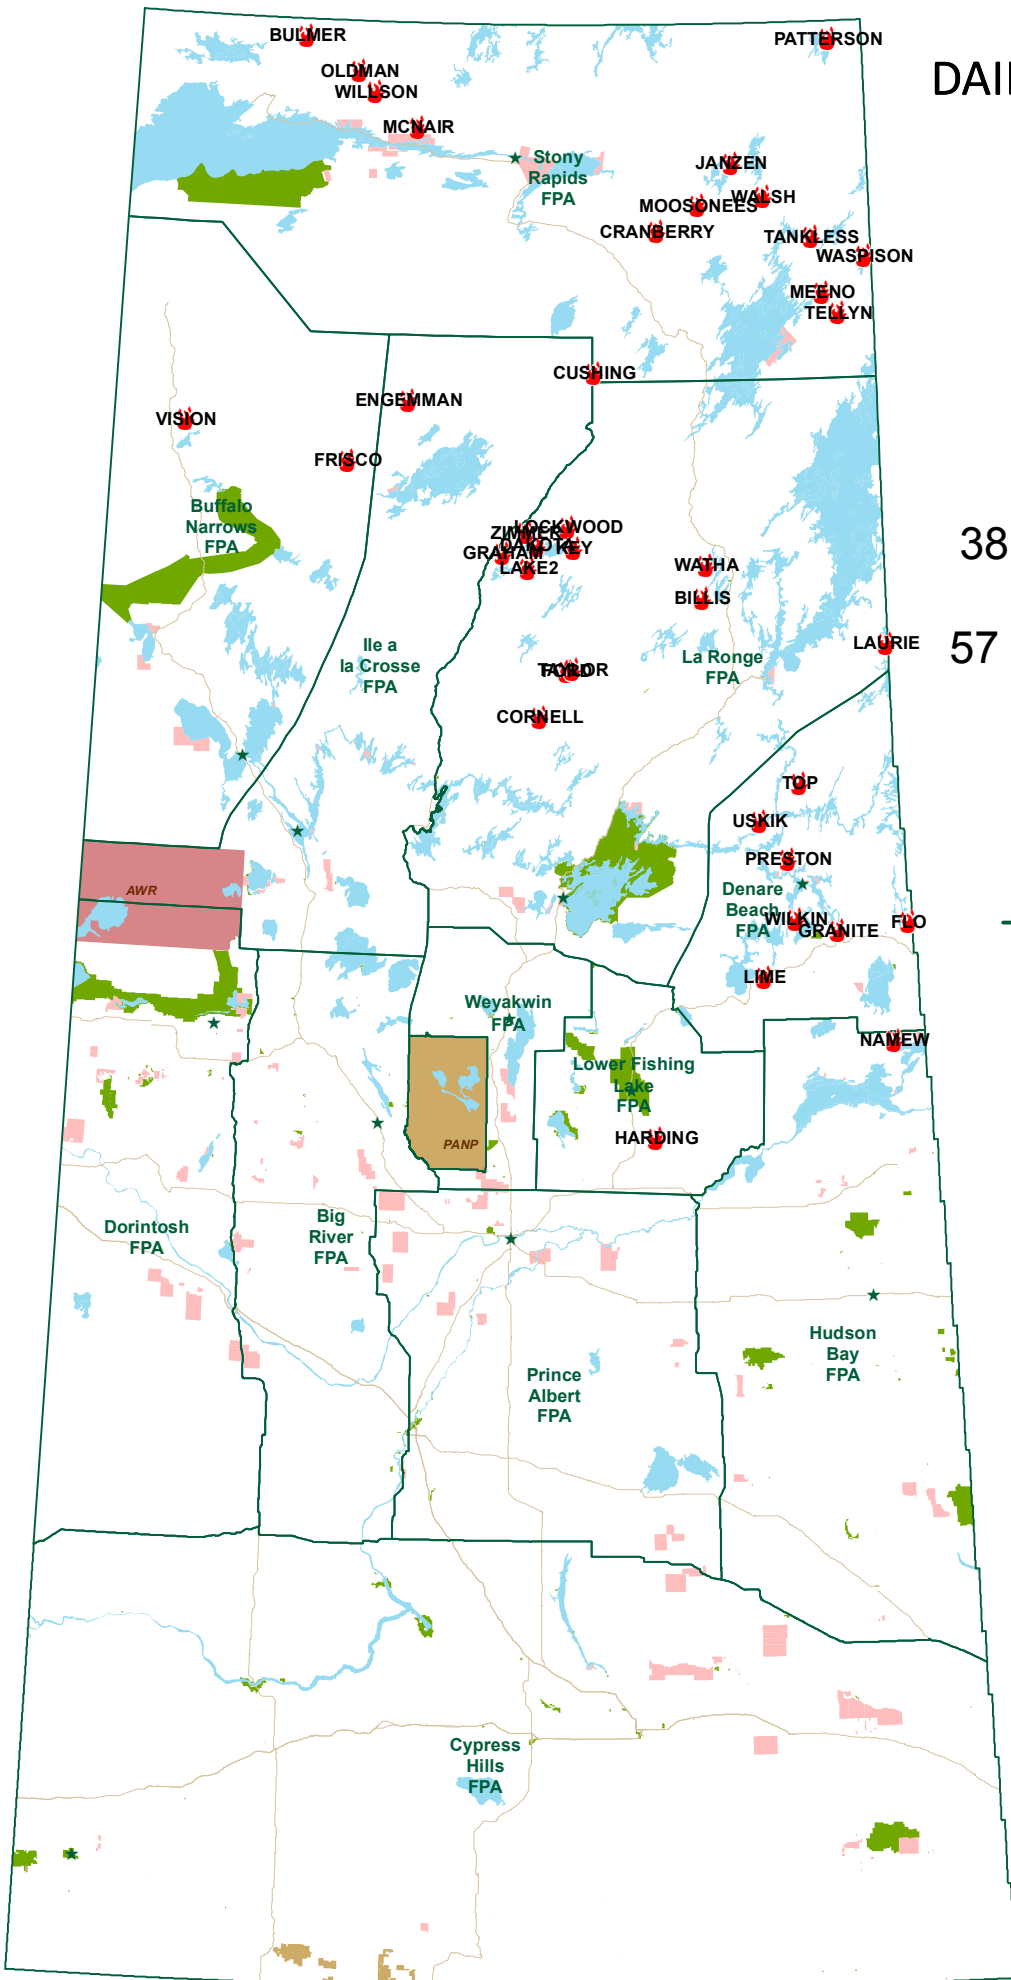

DAILY WILDFIRE SITUATION MAP

22 Aug 2017

38 active wildfires >100ha

57 wildfires >100ha to date
275 wildfires to date

Legend

 wildfires >100ha

 Communities

 Highways

 Waterbodies

 First Nation Reserves

 Provincial Park

 National Park

 Air Weapons Range

 Forest Protection Areas

Wildfire Management Branch
GIS Services

Information as depicted is subject to change, therefore the Government of Saskatchewan assumes no responsibility for discrepancies at time of use.