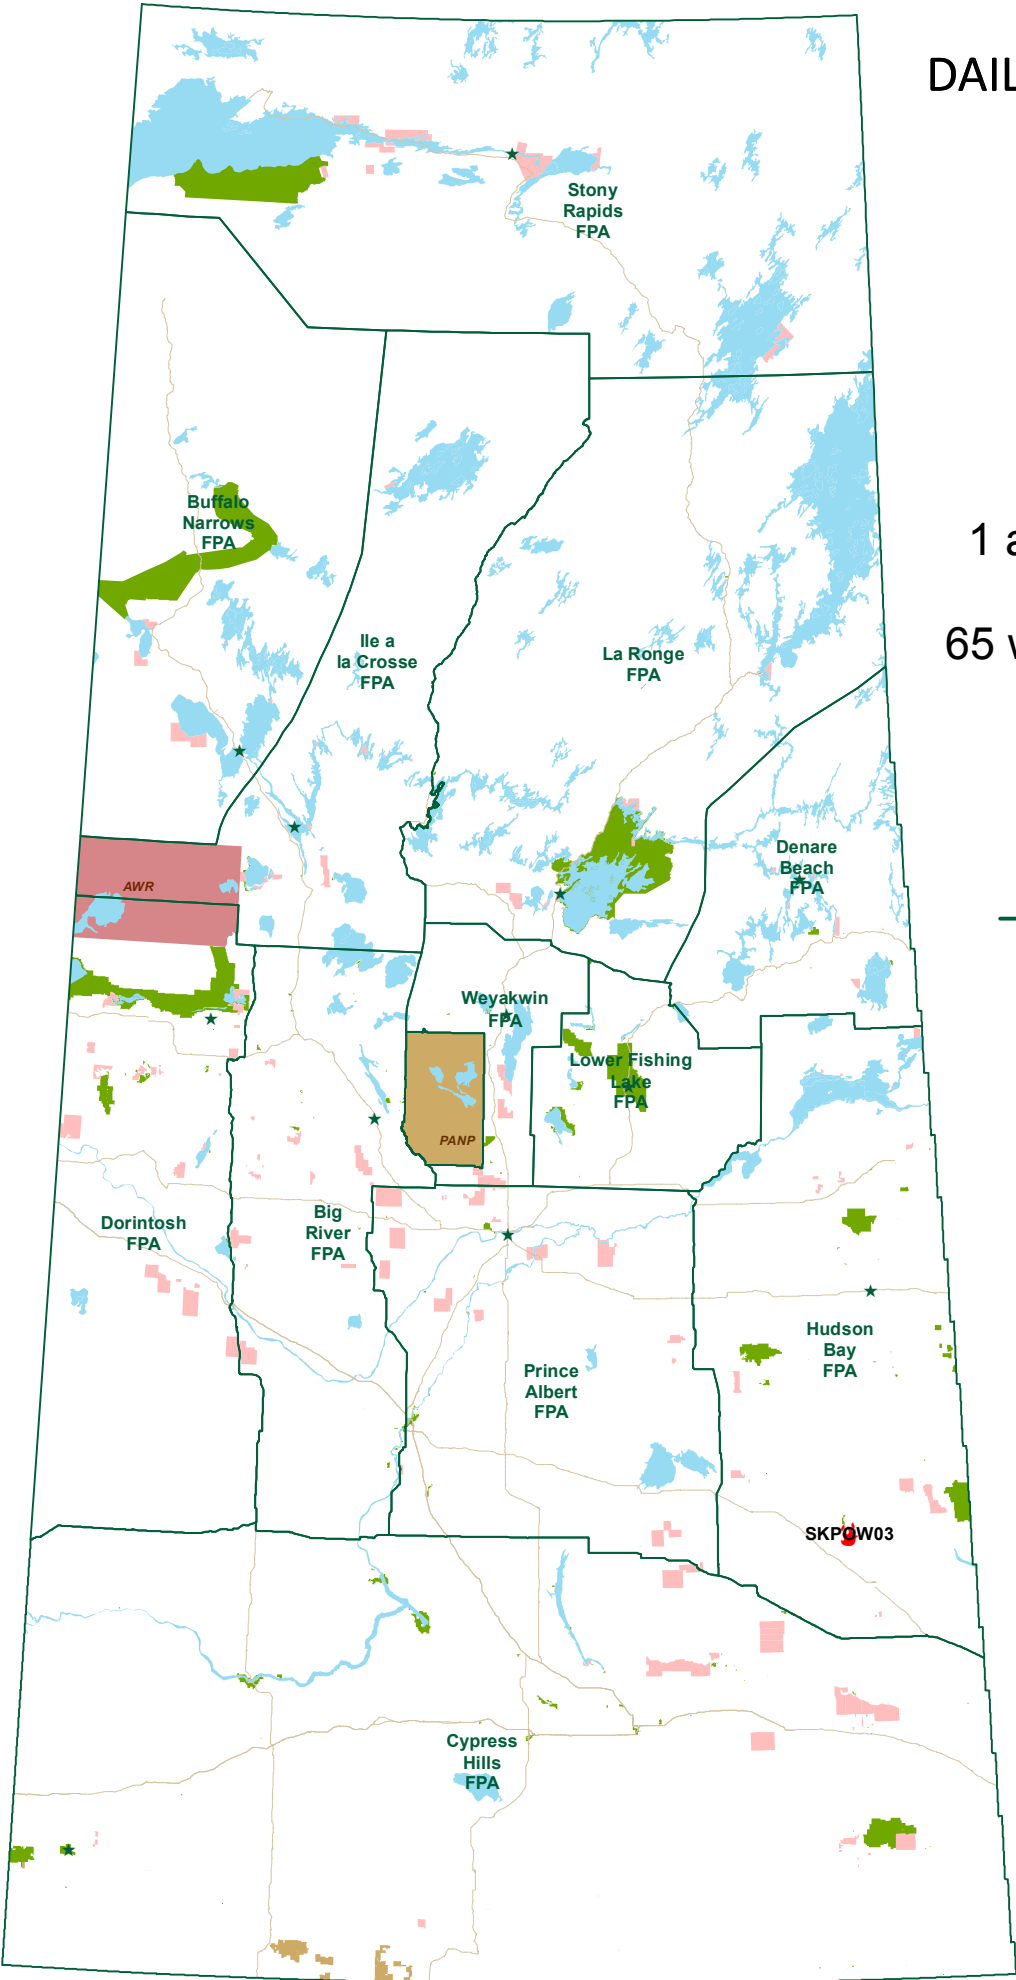

DAILY WILDFIRE SITUATION MAP

22 Oct 2017

1 active wildfires >100ha

65 wildfires >100ha to date
350 wildfires to date

Legend

 wildfires >100ha

 Communities

 Highways

 Waterbodies

 First Nation Reserves

 Provincial Park

 National Park

 Air Weapons Range

 Forest Protection Areas

Wildfire Management Branch
GIS Services

Information as depicted is subject to change, therefore the Government of Saskatchewan assumes no responsibility for discrepancies at time of use.