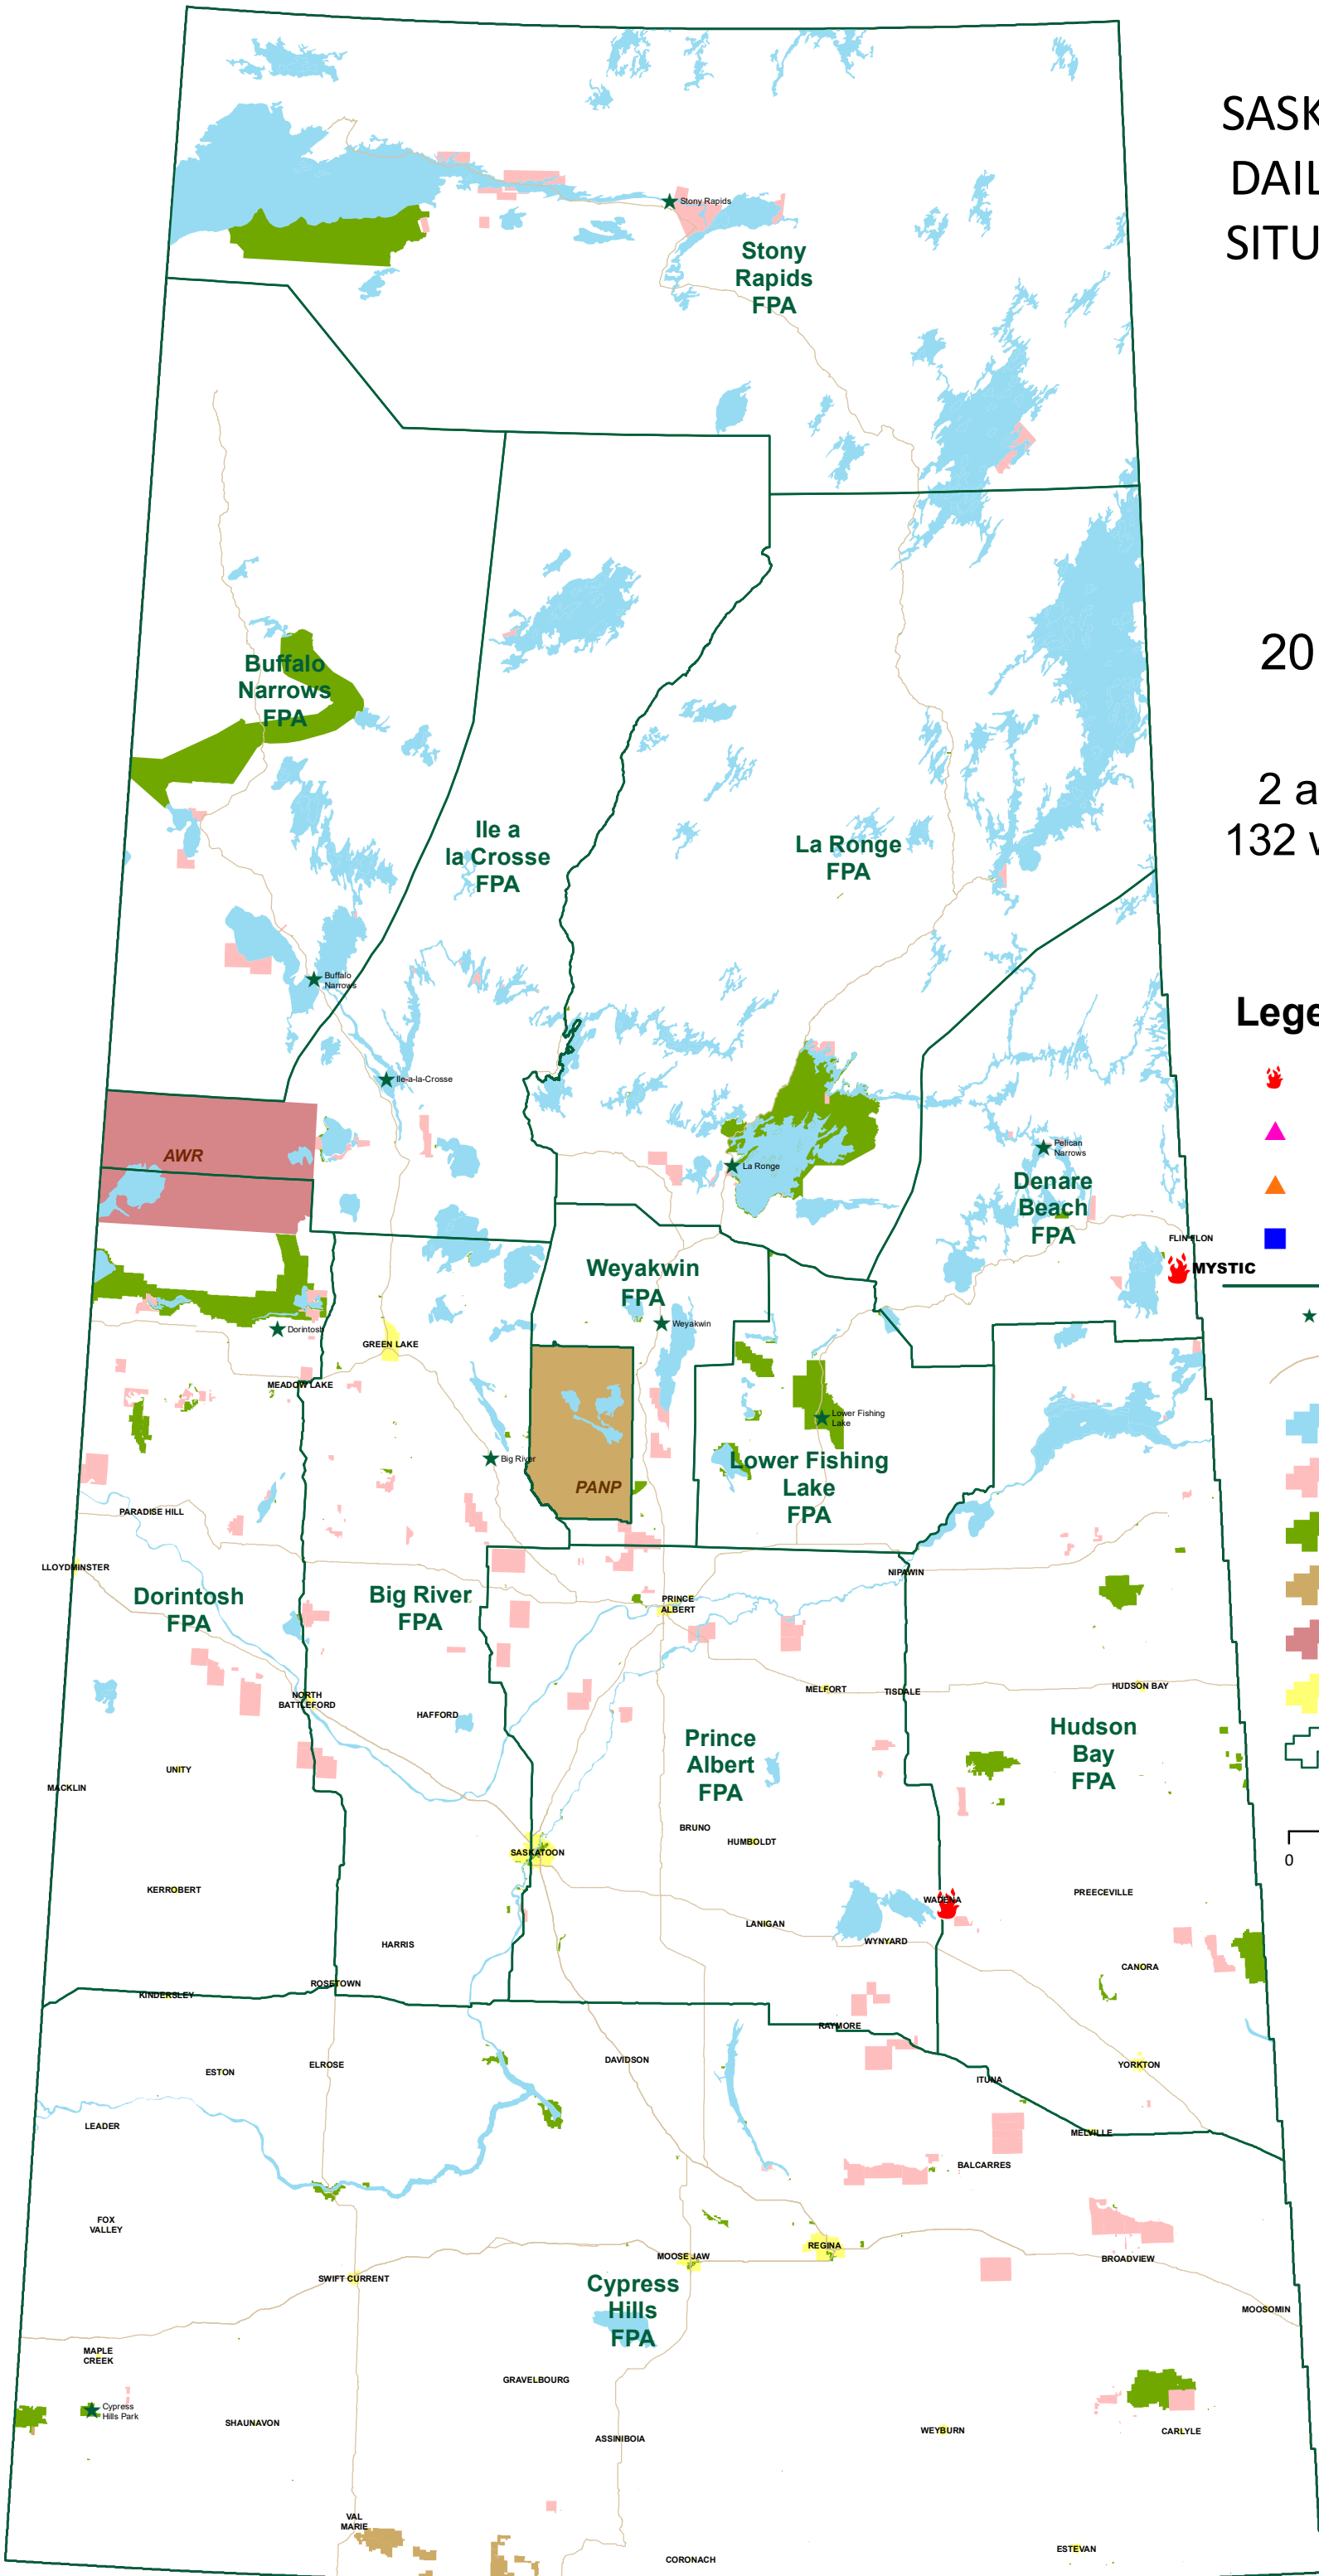

SASKATCHEWAN DAILY WILDFIRE SITUATION MAP

20 Sep 2020

2 active wildfires
132 wildfires to date

Legend

-  Not Contained
 -  Ongoing Assessment
 -  Protecting Values
 -  Contained
-
-  Communities
 -  Highways
 -  Waterbodies
 -  First Nation Reserves
 -  Provincial Park
 -  National Park
 -  Air Weapons Range
 -  Urban Municipality
 -  Forest Protection Areas

Saskatchewan Public Safety Agency
GIS Services

Information as depicted is subject to change, therefore the Government of Saskatchewan assumes no responsibility for discrepancies at time of use.